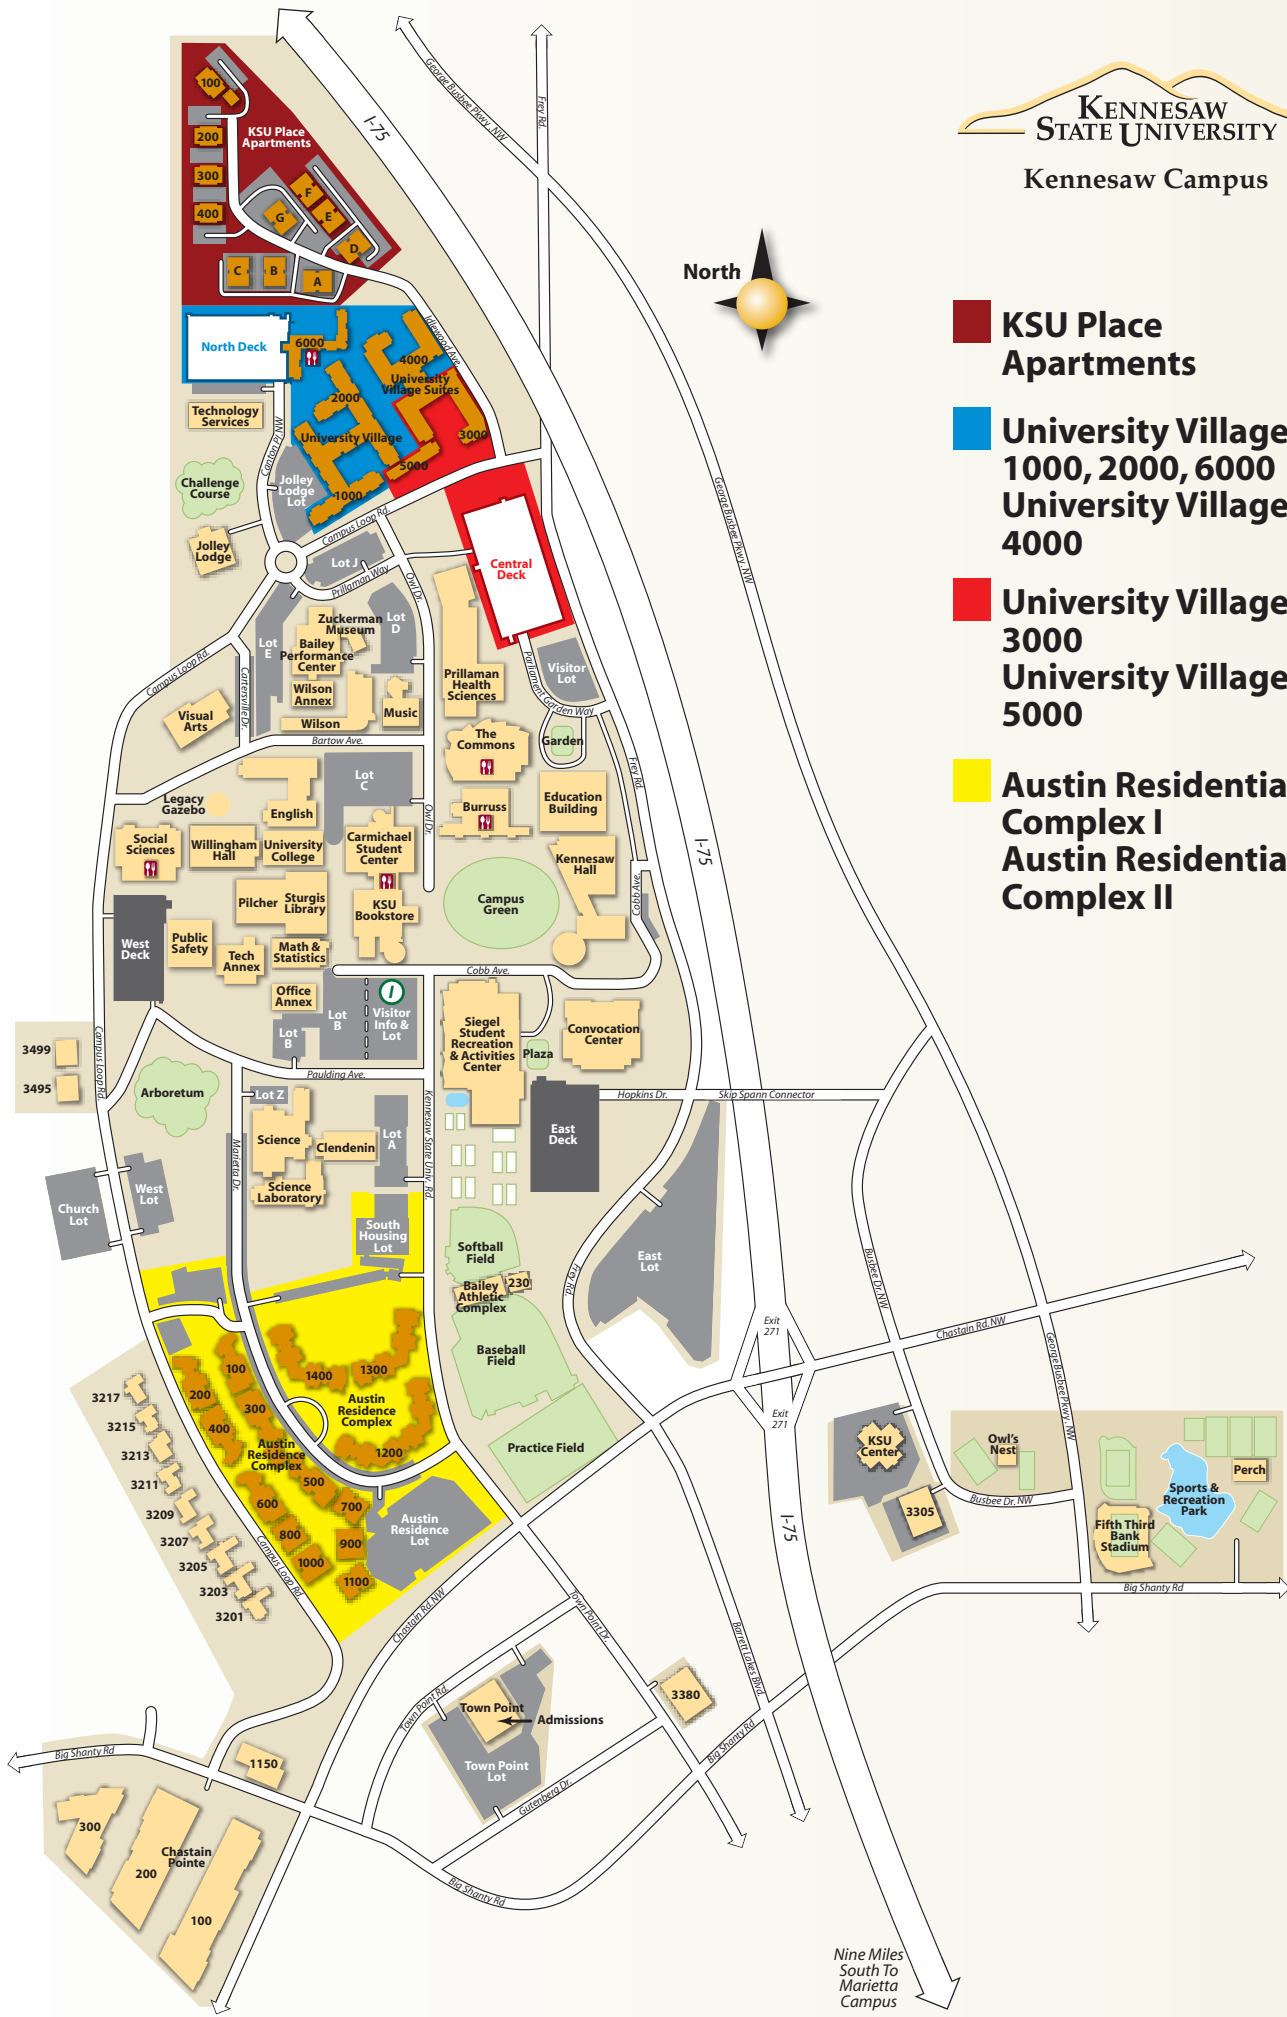

KENNESAW STATE UNIVERSITY
Kennesaw Campus

- KSU Place Apartments**
- University Village
1000, 2000, 6000
University Village Suites
4000**
- University Village Suites
3000
University Village
5000**
- Austin Residential
Complex I
Austin Residential
Complex II**

Nine Miles South To Marietta Campus