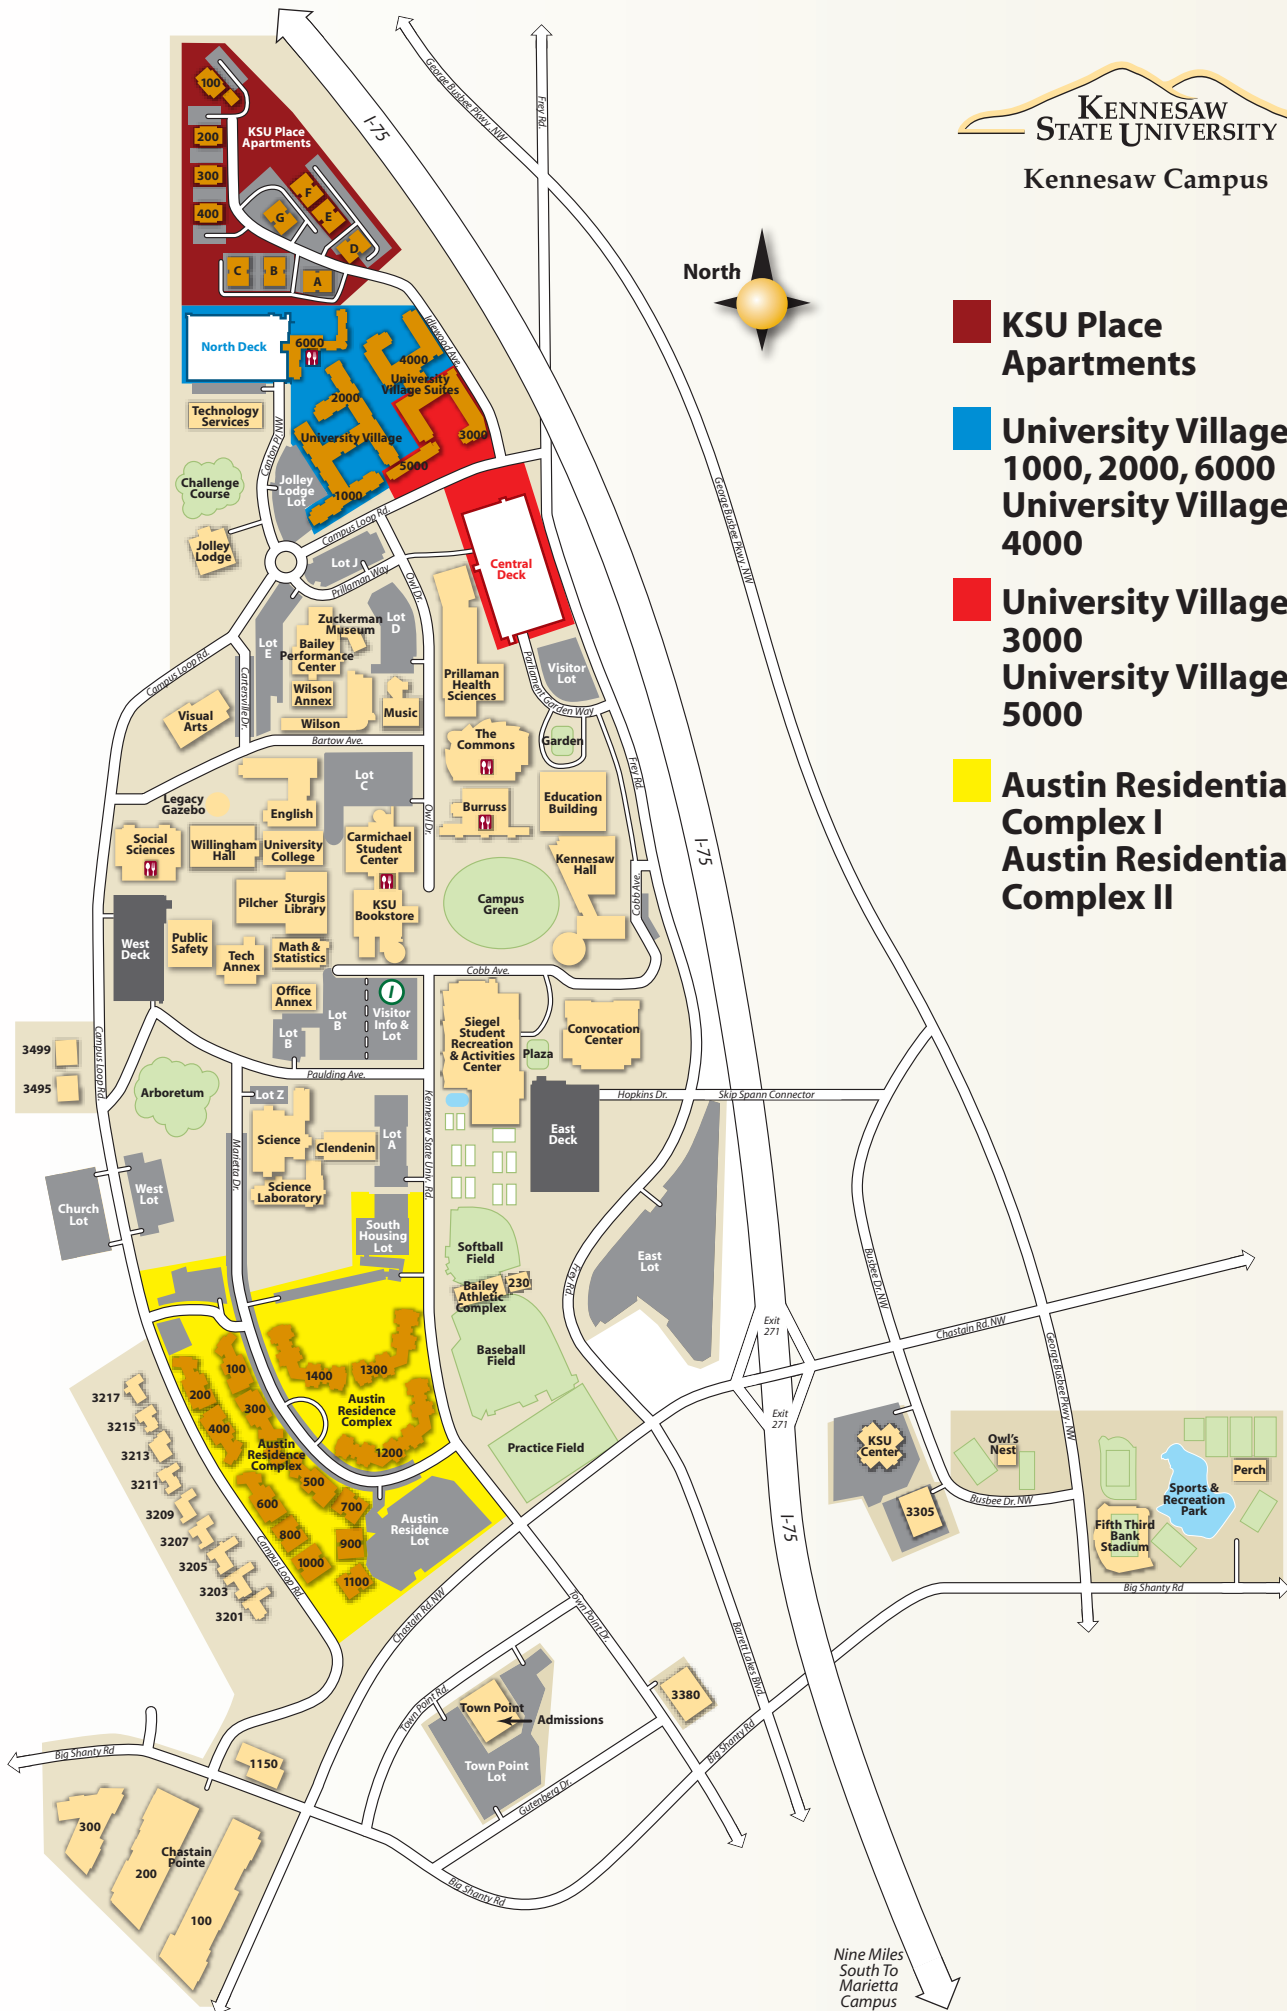

KENNESAW STATE UNIVERSITY
Kennesaw Campus

- KSU Place Apartments**
- University Village
1000, 2000, 6000
University Village Suites
4000**
- University Village Suites
3000
University Village
5000**
- Austin Residential
Complex I
Austin Residential
Complex II**

Nine Miles South To Marietta Campus